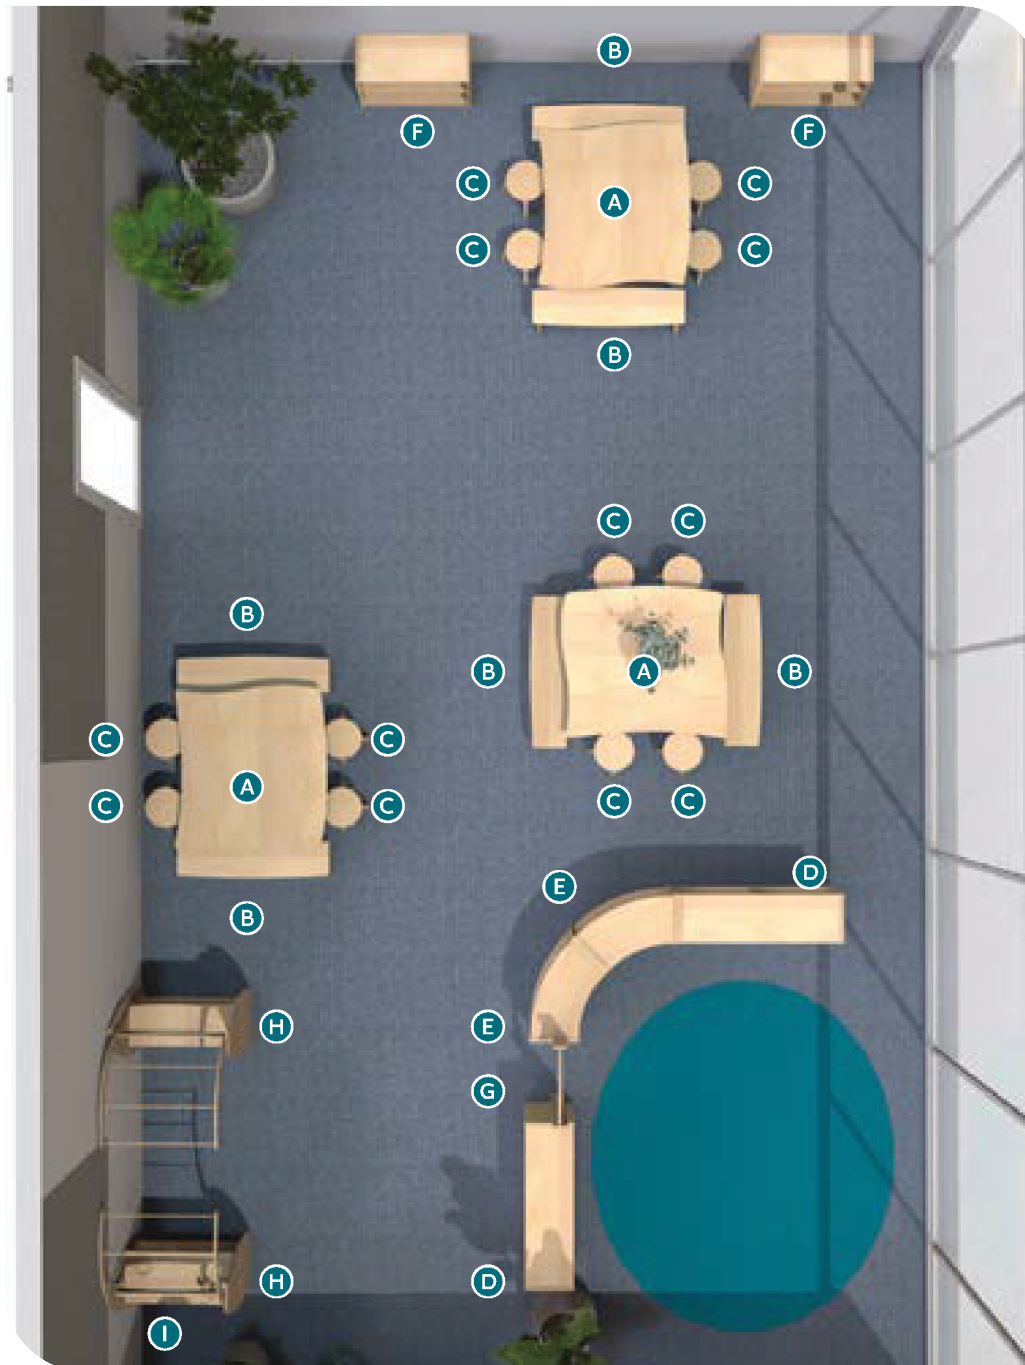

PRE-K CLASSROOM Furniture Collection

Classroom Content

TABLES

a Reach Table - 48" x 48" x 17"-24" 3

SEATING

b Share Bench - 44" x 12" x 12" 6

c Unity Stool - 14.5" x 14.5" x 12" 12

SHELVING

d Straight Evergreen Shelf - 48" x 15" x 32" 2

e Curved Evergreen Shelf - 32" x 15" x 32" 2

f Straight Evergreen Shelf - 32" x 15" x 24" 2

g Evergreen Arch - 22" x 4" x 40" 1

PLAY

h Imagine Stand - 32" x 17" x 59" 2