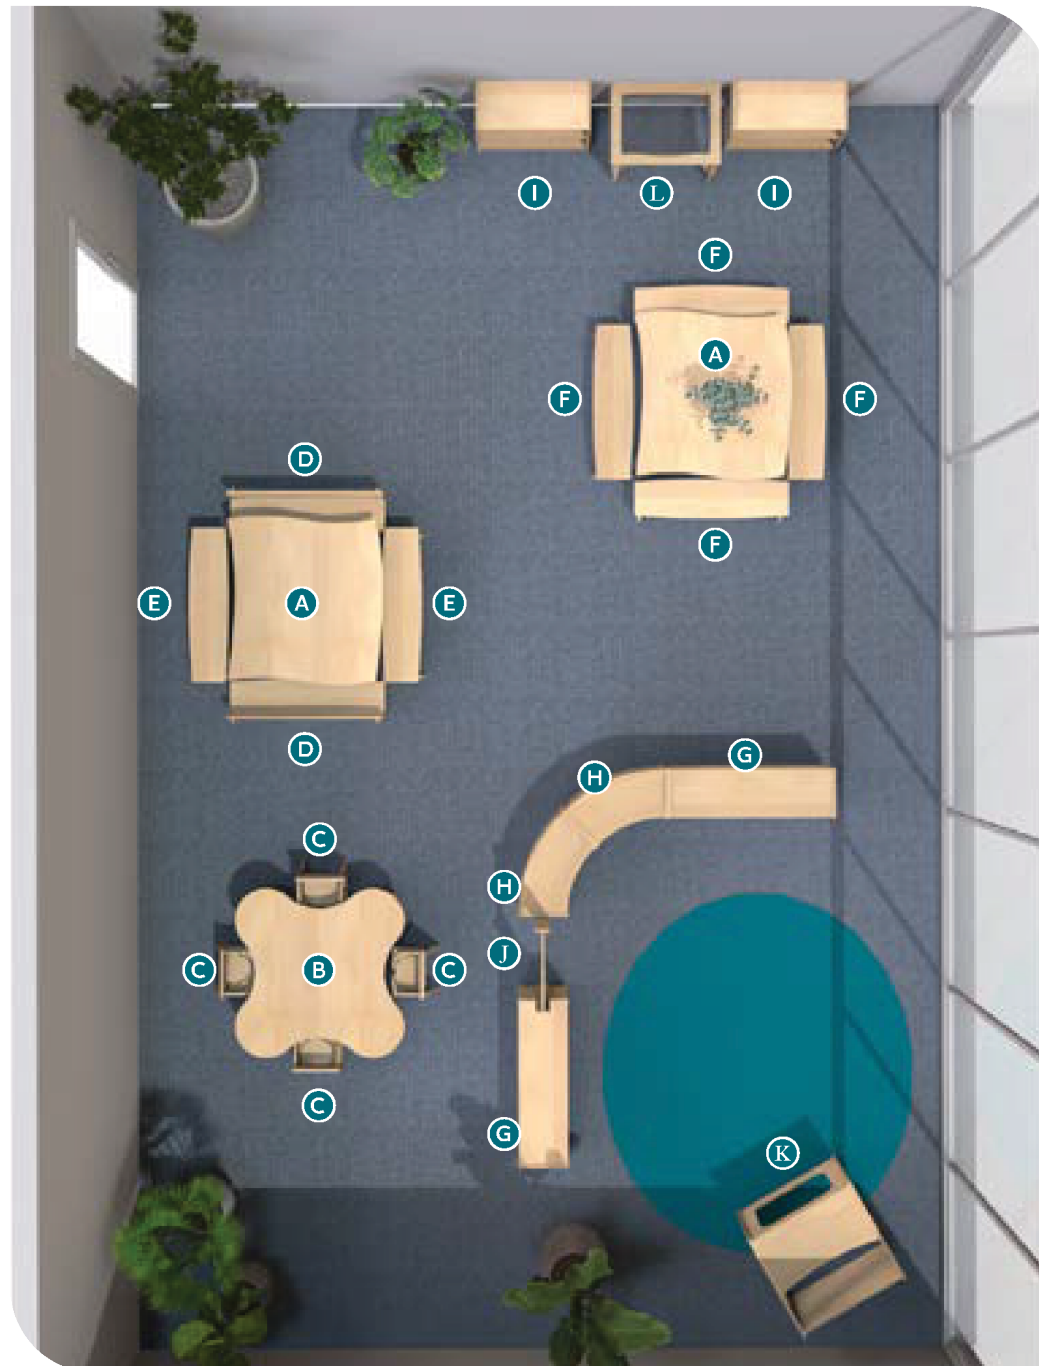

## Classroom Content

### TABLES

a	Reach Table - 48" x 48" x 13"-18"	2
b	Start Table - 47" x 47" x 13"-16"	1

### SEATING

c	Steady Chair - 13" x 10" x 8"	4
d	Share Bench with Back - 44" x 12" x 08"	2
e	Share Bench - 44" x 12" x 08"	2
f	Share Bench - 44" x 12" x 10"	4

### PLAY

k	Imagine Cube - 32" x 32" x 32"	1
l	Reach Nature Table - 30.75" x 22.75" x 13"-18"	1

- All prices in USD and do not include shipping and assembly
- Prices are subject to change, please contact Customer Service for a quote