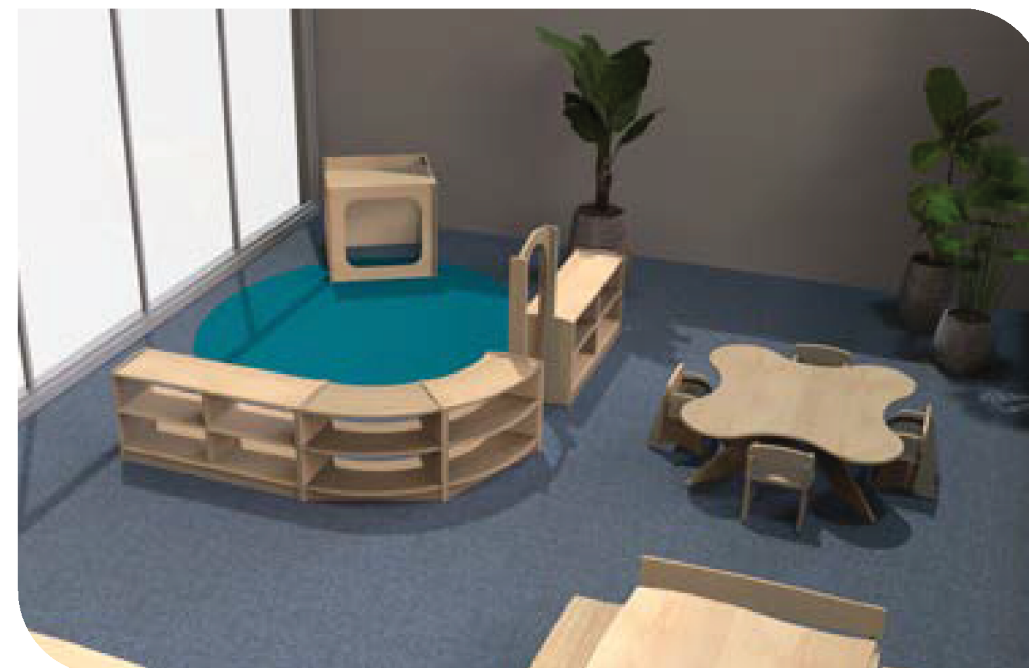

# TODDLER CLASSROOM Furniture Collection

## Classroom Content

### SEATING

c	Steady Chair - 13" x 10" x 8"	4
d	Share Bench with Back - 44" x 12" x 08"	2
e	Share Bench - 44" x 12" x 08"	2
f	Share Bench - 44" x 12" x 10"	4

### PLAY

k	Imagine Cube - 32" x 32" x 32"	1
l	Reach Nature Table - 30.75" x 22.75" x 13"-18"	1

- All prices in USD and do not include shipping and assembly
- Prices are subject to change, please contact Customer Service for a quote